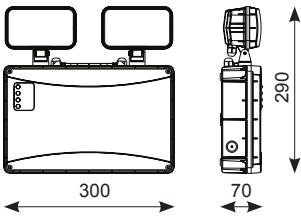

IP65 Owl LED Twin Spot

Supplied c/w Integral Driver

- Self-test Twin LED emergency floodlight for industrial applications
- Robust white moulded enclosure
- Exceeds performance of 2x20W halogen equivalent
- Moulded polycarbonate heads